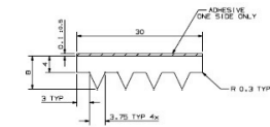

Rubber Seal - Front