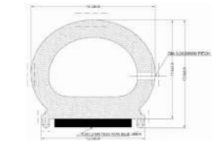

Rubber Seal - Front
(Length = 1.6 m)