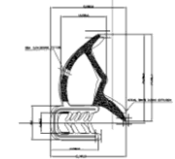

Rubber Seal for Rear Door
(Go around the window)