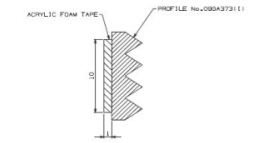

Rubber Seal - Side
(Length = 3.5m)