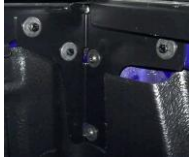

Corner Bracket (Left and Right Hand Side)