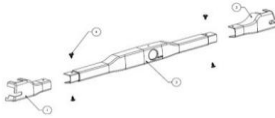

Limit Switch

Demister Harness

REAR WINDOW LOCKING MECHANISM

End cap (Pair)
(Left and Right)

Hinge (Common for both
Left and Right Hand Side)

Handle Cover

Hinge Cap

Lock Latch
(Left and Right Hand Side)